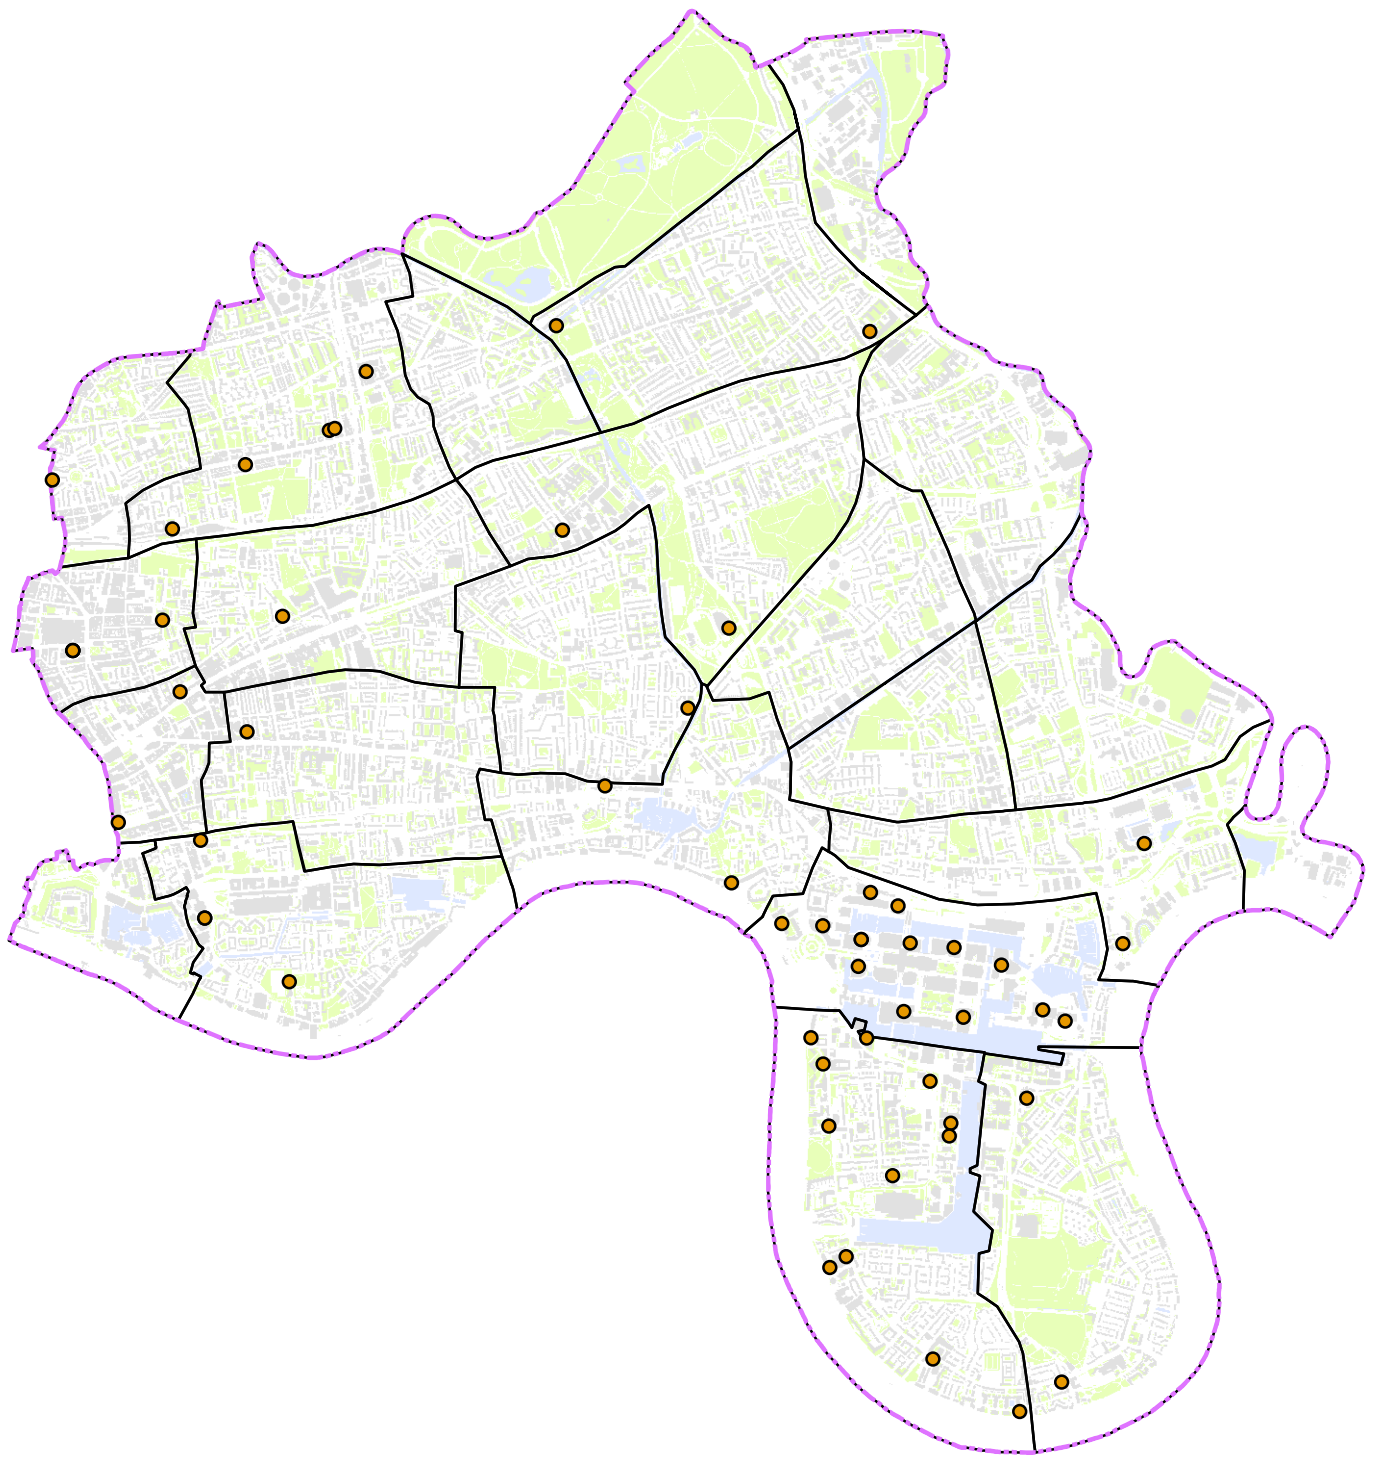

Map 4

- Sports and leisure facilities
- ⬡ Tower Hamlets borough boundary
- ⬢ Locality boundary

Produced by GIS Development & Renewal, Tower Hamlets

Scale: 1:34,881 @ A4 

This map is based upon Ordnance Survey material with the permission of Ordnance Survey on behalf of the Controller of Her Majesty's Stationery Office © Crown copyright. Unauthorised reproduction infringes Crown copyright and may lead to prosecution or civil proceedings. London Borough of Tower Hamlets 100019288, 2010.